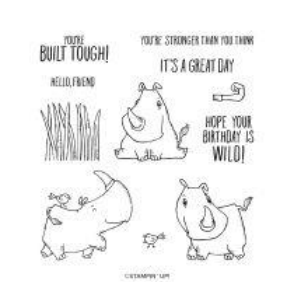

Radiating Stitches Dies
161595 - $30.00

Rhino Ready Stamp Set
160959 - $24.00