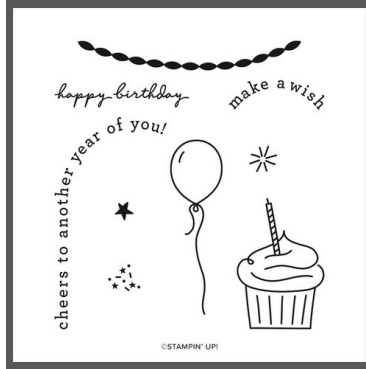

**STAMP SETS**

**A DAY WITH YOU STAMP SET**  
 165416 | \$26.00  
 14 cling stamp

**ARCHED WISHES STAMP SET**  
 165428 | \$25.00  
 9 cling stamps

**RESOURCEFUL RUSTY STAMP SET**  
 165434 | \$21.00  
 9 cling stamps