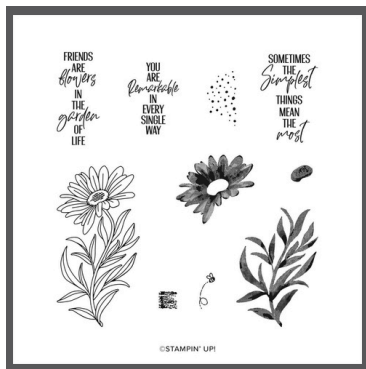

YOU'RE REMARKABLE STAMP SET
165445 | $20.00
10 photopolymer stamp