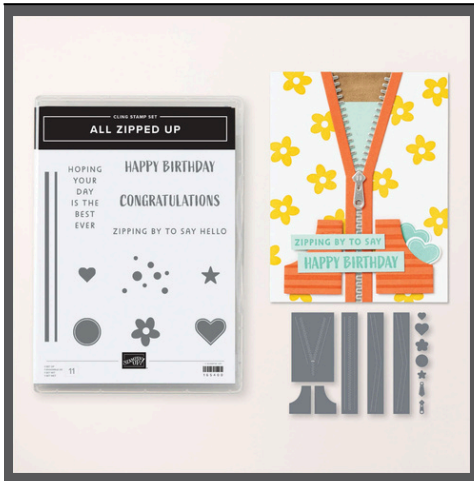

**STAMPS**

PEEKABOO FOREST STAMP SET  
 165387 | \$20.00  
 9 photopolymer stamps

**DIES**

PEEKABOO FOREST DIES  
 165390 | \$30.00  
 11 dies

**FRAMED SCENES BUNDLE**

**165397 | \$38.50**

**STAMPS**

FRAMED SCENES STAMP SET  
 165395 | \$24.00  
 5 cling stamps

**DIES**

FRAMED SCENES DIES  
 165396 | \$19.00  
 4 dies

**ALL ZIPPED UP BUNDLE**

**165402 | \$48.50**

**STAMPS**

ALL ZIPPED UP STAMP SET  
 165400 | \$22.00  
 11 cling stamps

**DIES**

ALL ZIPPED UP DIES  
 165401 | \$32.00  
 13 dies