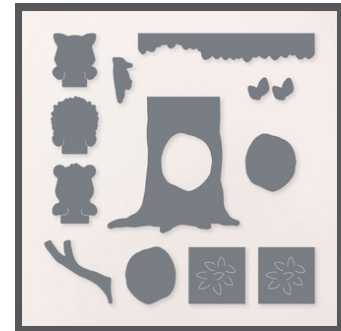

DIES

PEEKABOO FOREST DIES
165390 | $30.00
11 dies