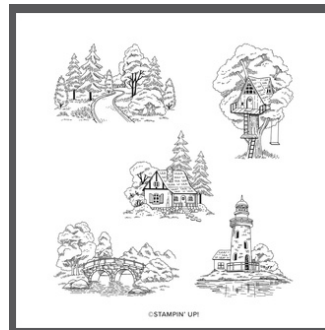

**STAMPS**

PEEKABOO FOREST STAMP SET  
 165387 | \$20.00  
 9 photopolymer stamps

**DIES**

PEEKABOO FOREST DIES  
 165390 | \$30.00  
 11 dies

**FRAMED SCENES BUNDLE**

**165397 | \$38.50**

**STAMPS**

FRAMED SCENES STAMP SET  
 165395 | \$24.00  
 5 cling stamps