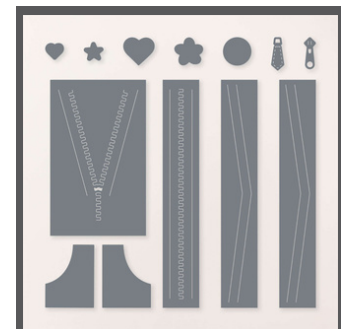

**DIES**

FRAMED SCENES DIES  
 165396 | \$19.00  
 4 dies

**ALL ZIPPED UP BUNDLE**

**165402 | \$48.50**

**STAMPS**

ALL ZIPPED UP STAMP SET  
 165400 | \$22.00  
 11 cling stamps

**DIES**

ALL ZIPPED UP DIES  
 165401 | \$32.00  
 13 dies